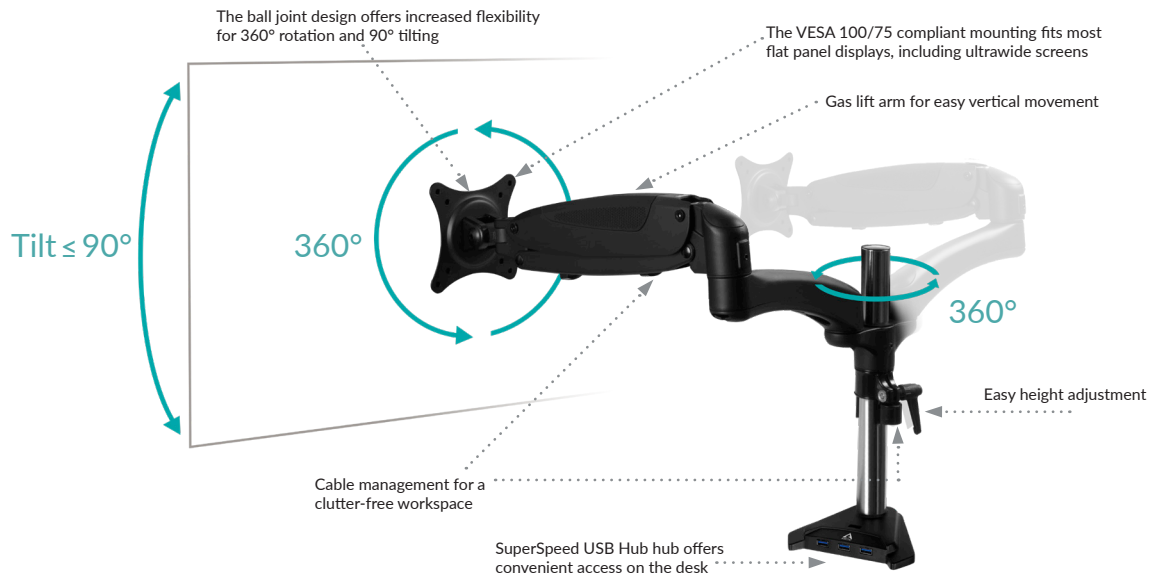

Monitor Arm with Gas Lift Technology

- Full flexibility in alignment
- Can be used in both landscape and portrait mode
- Gas lift arm for smooth, steady adjustment
- Cable management makes for a tidy workspace
- Versatile adjustment options ensure correct ergonomic seating
- Four USB ports at the base of the monitor arm

Up to 34"
Up to 34" Ultrawide

max. 8 kg

Specifications

Arm	
Material	Steel, Aluminium Alloy ADC 12
Screen Size	Up to 34"/34" Ultrawide Monitor
Max. Monitor Weight per Arm	8 kg
Maximum Monitor Width	820 mm <small>This specification applies when using two monitors of equal width and in normal orientation.</small>
VESA Standard	75x75/100x100
Rotation	360°
Swivel	180°
Tilt	+/-90°
Maximum Table Thickness	6.5 cm
Weight	4.7 kg

Z2-3D (Gen 3)

Ergonomic screen positioning

Our monitor arms are height adjustable and allow you to easily adjust your screen to the ideal, ergonomic screen setting. The top of screen should sit just below eye level.

Easily accessible SuperSpeed USB Hub

The SuperSpeed USB Hub with DC Power Jack provides a convenient place on your desk for connecting USB devices. Up to four devices can be connected simultaneously.

Product Information