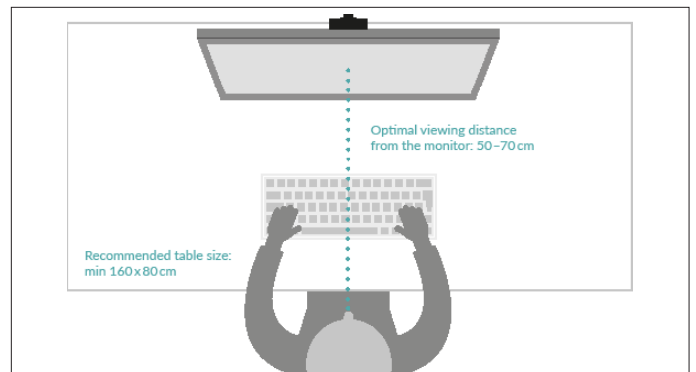

Product Information

Manual

www.arctic-mounts.com