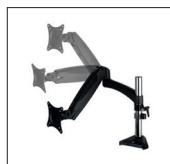

Z1-3D (Gen 3)

Z1-3D (Gen 3)

Gas Lift Arm

USB Hub

Easy Installation

Cable Management

The Z1-3D (Gen 3) monitor arm combines flexibility, ergonomics and functionality with outstanding value for money. It frees up valuable space on the desk surface, while its included cable management contributes to an orderly workspace. Through gas lift technology, the Z1-3D (Gen 3) offers maximum flexibility in screen orientation ensuring comfortable, ergonomic seating.

Monitor Arm with Gas Lift Technology

- Full flexibility in alignment
- Can be used in both landscape and portrait mode
- Gas lift arm for smooth, steady adjustment
- Cable management makes for a tidy workspace
- Versatile adjustment options ensure correct ergonomic seating
- Four USB ports at the base of the monitor arm

Up to 34"
Up to 34" Ultrawide

max. 8 kg

Specifications

Arm	
Material	Steel, Aluminium Alloy ADC 12
Screen Size	34"/34" Ultrawide Monitor
Maximum Monitor Weight	8 kg
VESA Standard	75x75/100x100
Rotation	360°
Swivel	180°
Tilt	+/-45°
Maximum Table Thickness	6.5 cm
Weight	3kg

Enhanced Workspace

The Z1-3D (Gen 3) monitor arm helps keeping the desk tidy and creates more valuable space for the important things.

Full mobility for more comfort

Thanks to the Z1-3D (Gen 3) gas lift technology, the screen can be pulled up or pushed away smoothly and moved freely vertically.