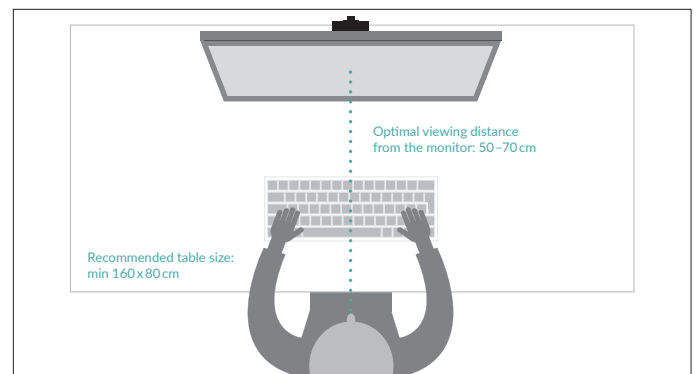

www.arctic-mounts.com