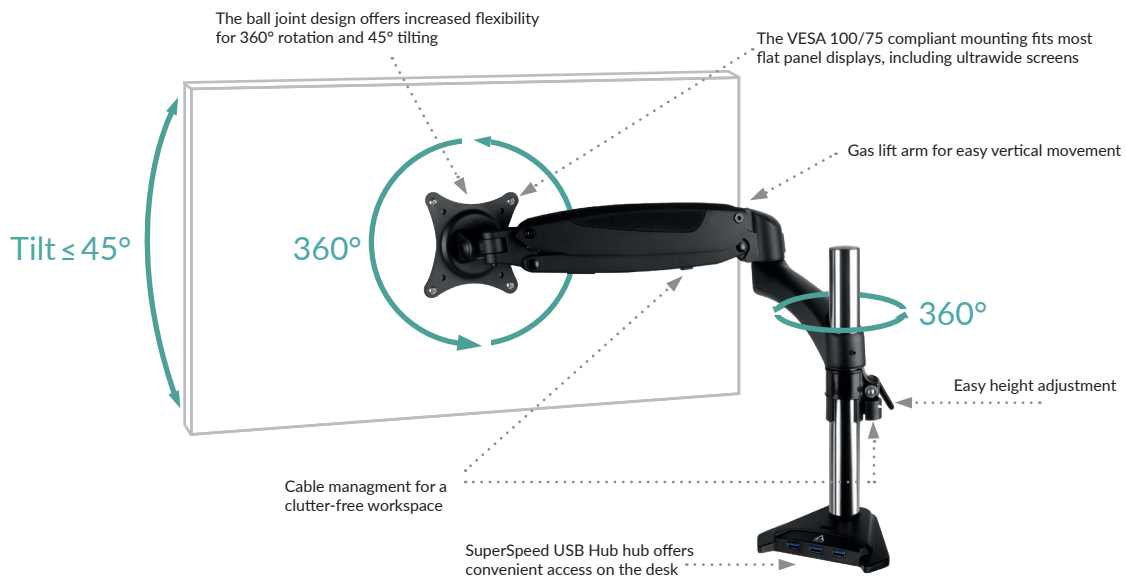

Monitor Arm with Gas Lift Technology

- Full flexibility in alignment
- Can be used in both landscape and portrait mode
- Gas lift arm for smooth, steady adjustment
- Cable management makes for a tidy workspace
- Versatile adjustment options ensure correct ergonomic seating
- Four USB ports at the base of the monitor arm

Up to 34"
Up to 34" Ultrawide

max. 8 kg

Specifications

Arm	
Material	Steel, Aluminium Alloy ADC 12
Screen Size	34"/34" Ultrawide Monitor
Maximum Monitor Weight	8 kg
VESA Standard	75x75/100x100
Rotation	360°
Swivel	180°
Tilt	+/-45°
Maximum Table Thickness	6.5 cm
Weight	3kg

USB Hub	
Type	4x SuperSpeed USB
Power Input	5V DC, 2A with DC Power Jack
Power Output	Without Power Supply: 5V DC, 900 mA/Port, max. 900mA With Power Supply: 5V DC, 900 mA/Port, max. 2900mA
Compatibility	Windows 10, 8.1, 7, Vista, XP MacOS Linux
Cable Length	2 m

Z1-3D (Gen 3)

Ergonomic screen positioning

Our monitor arms are height adjustable and allow you to easily adjust your screen to the ideal, ergonomic screen setting. The top of screen should sit just below eye level.