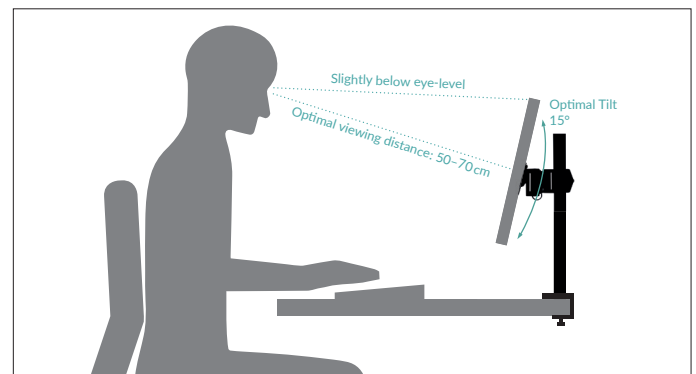

www.arctic-mounts.com