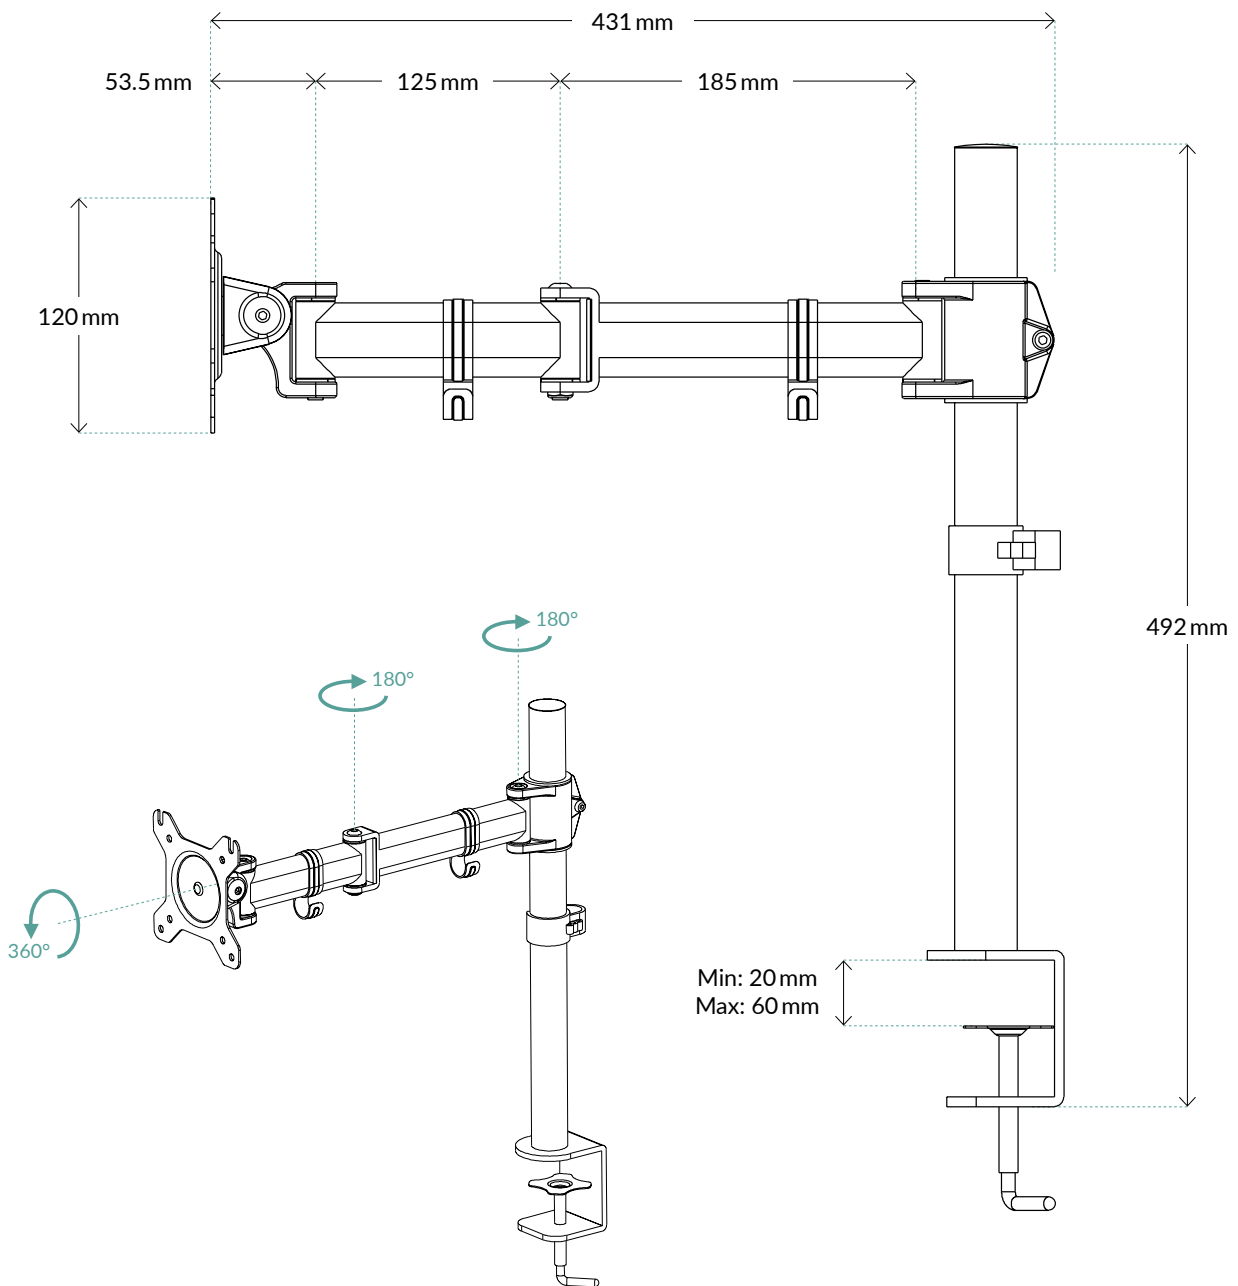

Z1 Basic

Desk Mount Monitor Arm

All materials are compatible with RoHS requirements.

MORE INFORMATION

MANUALS