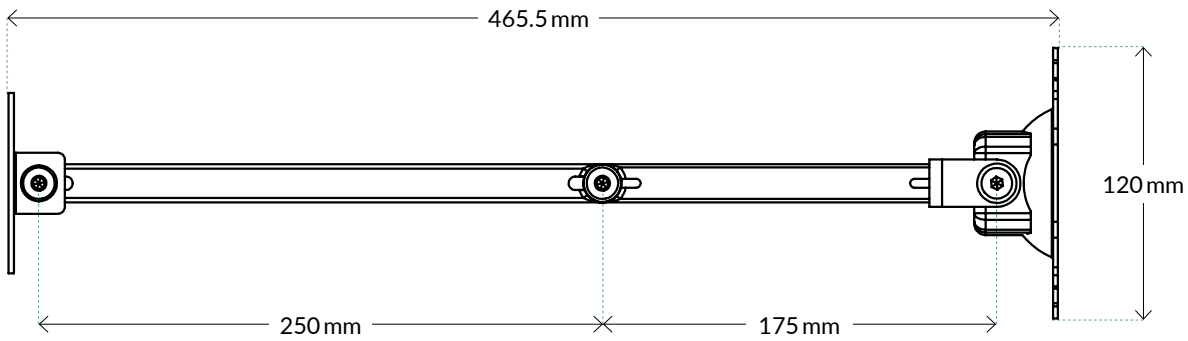

W1C

Wall Mount with Retractable Folding Arm

General Specifications

Supported Screen Size	≤ 43"/≤ 49" Ultrawide Monitor
VESA Standard	VESA 75 (75x75) VESA 100 (100x100)
Maximum Monitor Weight	18 kg 39.6 lbs
Rotation	360°
Swivel	180°
Tilt	+/-15°
Distance between Wall and Back of Monitor	39-469 mm
Material	Aluminum Alloy ADC12
Weight	2.33 kg
Colour	Black

Shipping Information

Box Dimensions	340 (L) x 310 (W) x 47 (H) mm
Gross Weight	2.35 kg
SKU	AEMNT00058A
EAN	4895213701914
UPC	872767009837

W1C

Wall Mount with Retractable Folding Arm

All materials are compatible with RoHS requirements.