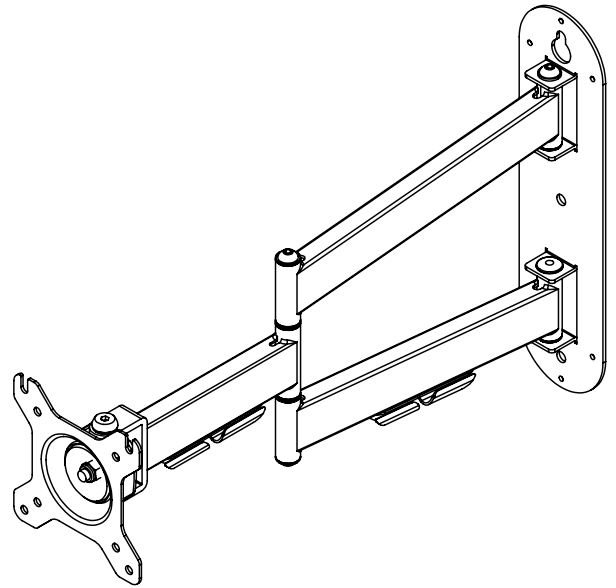

W1C

Wall Mount with Retractable Folding Arm

General Specifications

Supported Screen Size	≤ 43"/≤ 49" Ultrawide Monitor
VESA Standard	VESA 75 (75x75) VESA 100 (100x100)
Maximum Monitor Weight	18 kg 39.6 lbs
Rotation	360°
Swivel	180°
Tilt	+/-15°
Distance between Wall and Back of Monitor	39-469 mm
Material	Aluminum Alloy ADC12
Weight	2.33 kg
Colour	Black

Shipping Information

Box Dimensions	340 (L) x 310 (W) x 47 (H) mm
Gross Weight	2.35 kg
SKU	AEMNT00058A
EAN	4895213701914
UPC	872767009837

W1C

Wall Mount with Retractable Folding Arm

All materials are compatible with RoHS requirements.