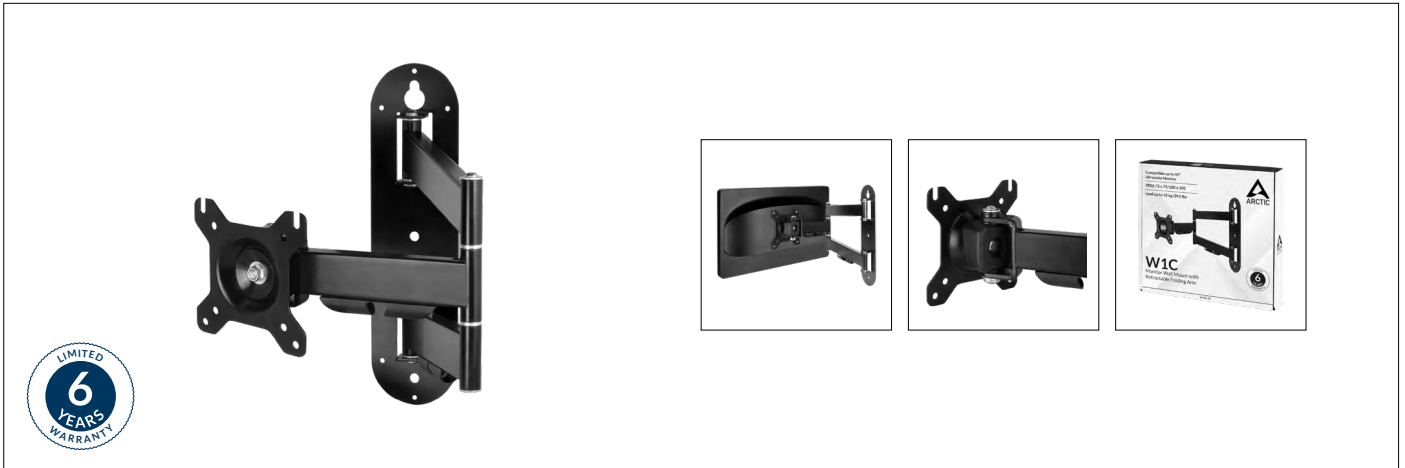

W1C

Wall Mount with Retractable Folding Arm

General Specifications

Supported Screen Size	≤ 43"/≤ 49" Ultrawide Monitor
VESA Standard	VESA 75 (75x75) VESA 100 (100x100)
Maximum Monitor Weight	18 kg 39.6 lbs
Rotation	360°
Swivel	180°
Tilt	+/-15°
Distance between Wall and Back of Monitor	39-469 mm
Material	Aluminum Alloy ADC12
Weight	2.33 kg
Colour	Black

Shipping Information

Box Dimensions	340 (L) x 310 (W) x 47 (H) mm
Gross Weight	2.35 kg
SKU	AEMNT00058A
EAN	4895213701914
UPC	872767009837

W1C

Wall Mount with Retractable Folding Arm

All materials are compatible with RoHS requirements.