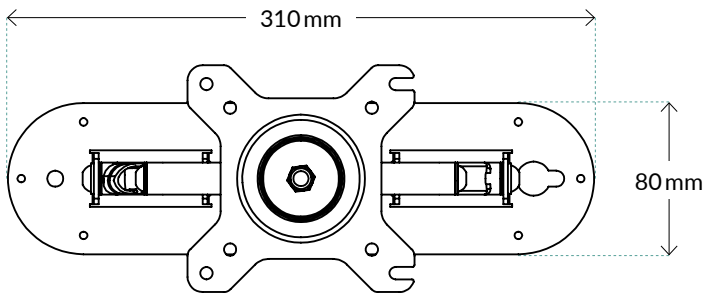

W1C

Wall Mount with Retractable Folding Arm

General Specifications

Supported Screen Size	≤ 43"/≤ 49" Ultrawide Monitor
VESA Standard	VESA 75 (75x75) VESA 100 (100x100)
Maximum Monitor Weight	18 kg 39.6 lbs
Rotation	360°
Swivel	180°
Tilt	+/-15°
Distance between Wall and Back of Monitor	39-469 mm
Material	Aluminum Alloy ADC12
Weight	2.33 kg
Colour	Black

Shipping Information

Box Dimensions	340 (L) x 310 (W) x 47 (H) mm
Gross Weight	2.35 kg
SKU	AEMNT00058A
EAN	4895213701914
UPC	872767009837

W1C

Wall Mount with Retractable Folding Arm

All materials are compatible with RoHS requirements.