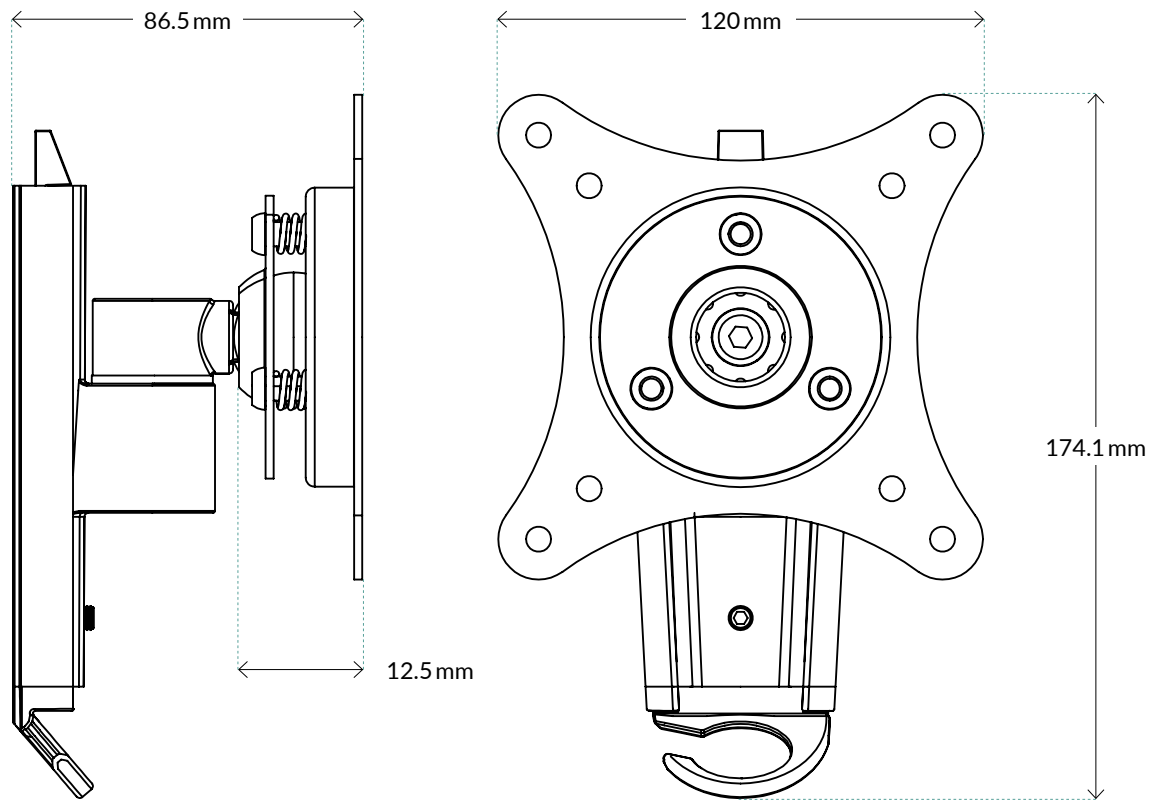

W1A

Monitor Wall Mount

General Specifications

Supported Screen Size	≤ 43"/≤ 49" Ultrawide Monitor
VESA Standard	VESA 75 (75x75) VESA 100 (100x100)
Maximum Monitor Weight	20 kg 44 lbs
Rotation	360°
Swivel	60°
Tilt	+/-15°
Material	Aluminum Alloy ADC12
Weight	730 g
Colour	Black

Shipping Information

Box Dimensions	186 (L) x 131 (W) x 85 (H) mm
Gross Weight	876 g
SKU	ORAEQ-MA005-GB
EAN	4895213700351
UPC	872767006317
Package Content	W1A x1 Installation Kit x1

W1A

Monitor Wall Mount